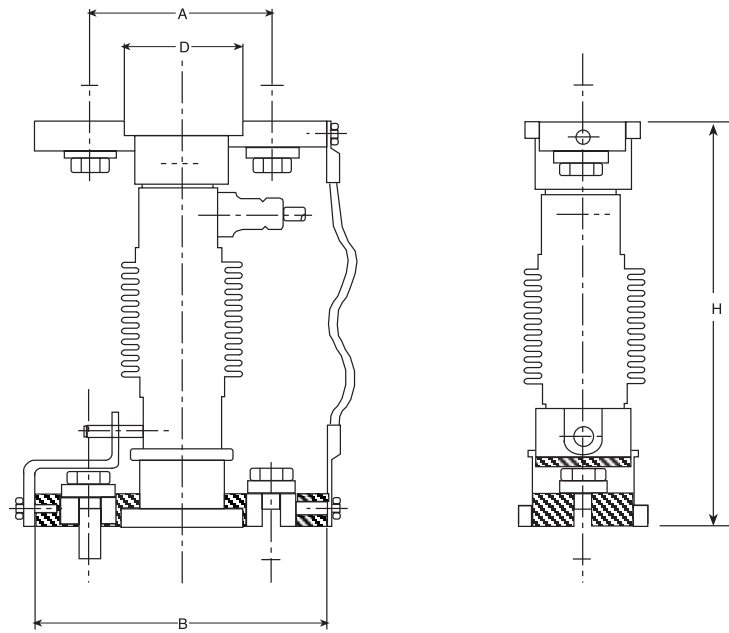

**Complete Kit!
Compare
& Save!**

Rocker Column Truck Scale Kit Specifications

RATED CAPACITY	DIMENSIONS					
	A	B	C	D	E	H
lb/inches						
100,000	4.33	6.85	1.97	2.68	.98	9.92
kg/millimeters						
45,359.4	115.1	174.0	50.0	68.0	24.9	252.0

ROCKER COLUMN TRUCK SCALE KIT ORDER INFORMATION

Scale Capacity	Capacity Per Weigh Module	Part #	Suggested List Price
6-Module Kits:			
100,000 lb (45,359.4 kg)	50,000 lb (22,679.6 kg) ...	48025	$8,295.00
8-Module Kits:			
100,000 lb (45,359.4 kg)	50,000 lb (22,679.6 kg) ...	48024	$10,775.00

Weigh Modules